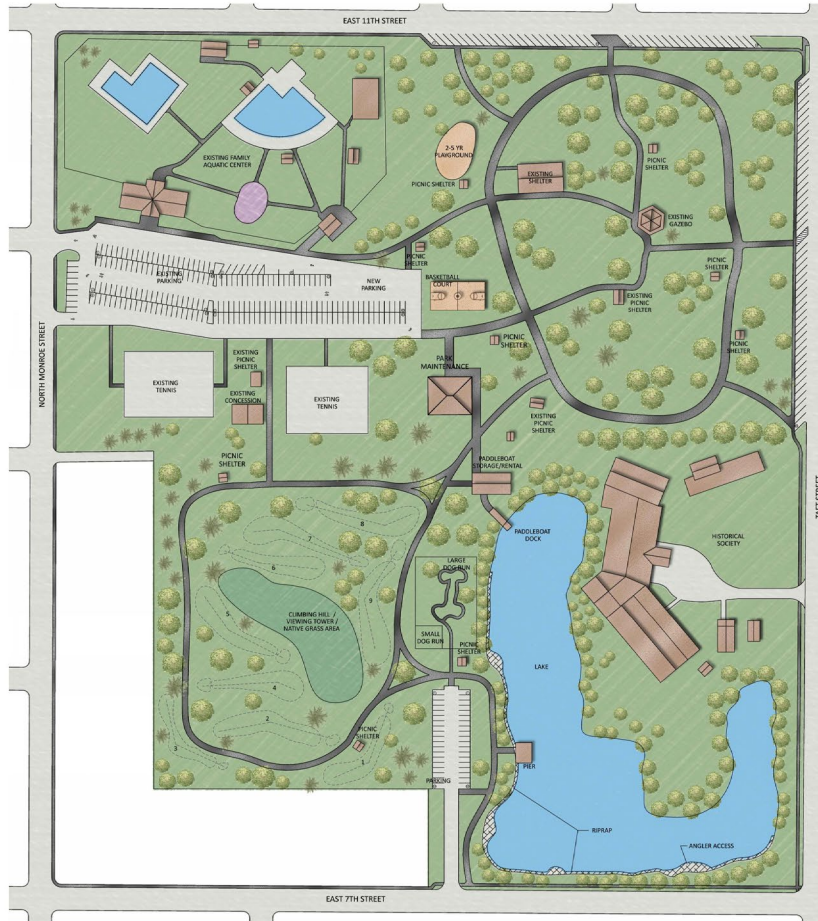

Figure 48: Kirkpatrick Memorial Park proposed Master Plan, Lexington

Kirkpatrick Memorial Park

Engineering ■ Architecture ■ Planning ■ Surveying

Kirkpatrick Memorial Park
Lexington, Nebraska

FEBRUARY 2013

© JEO Consulting Group, Inc.

Project No. 090822.00

Figure 49: Kirkpatrick Memorial Park proposed Master Plan Lexington